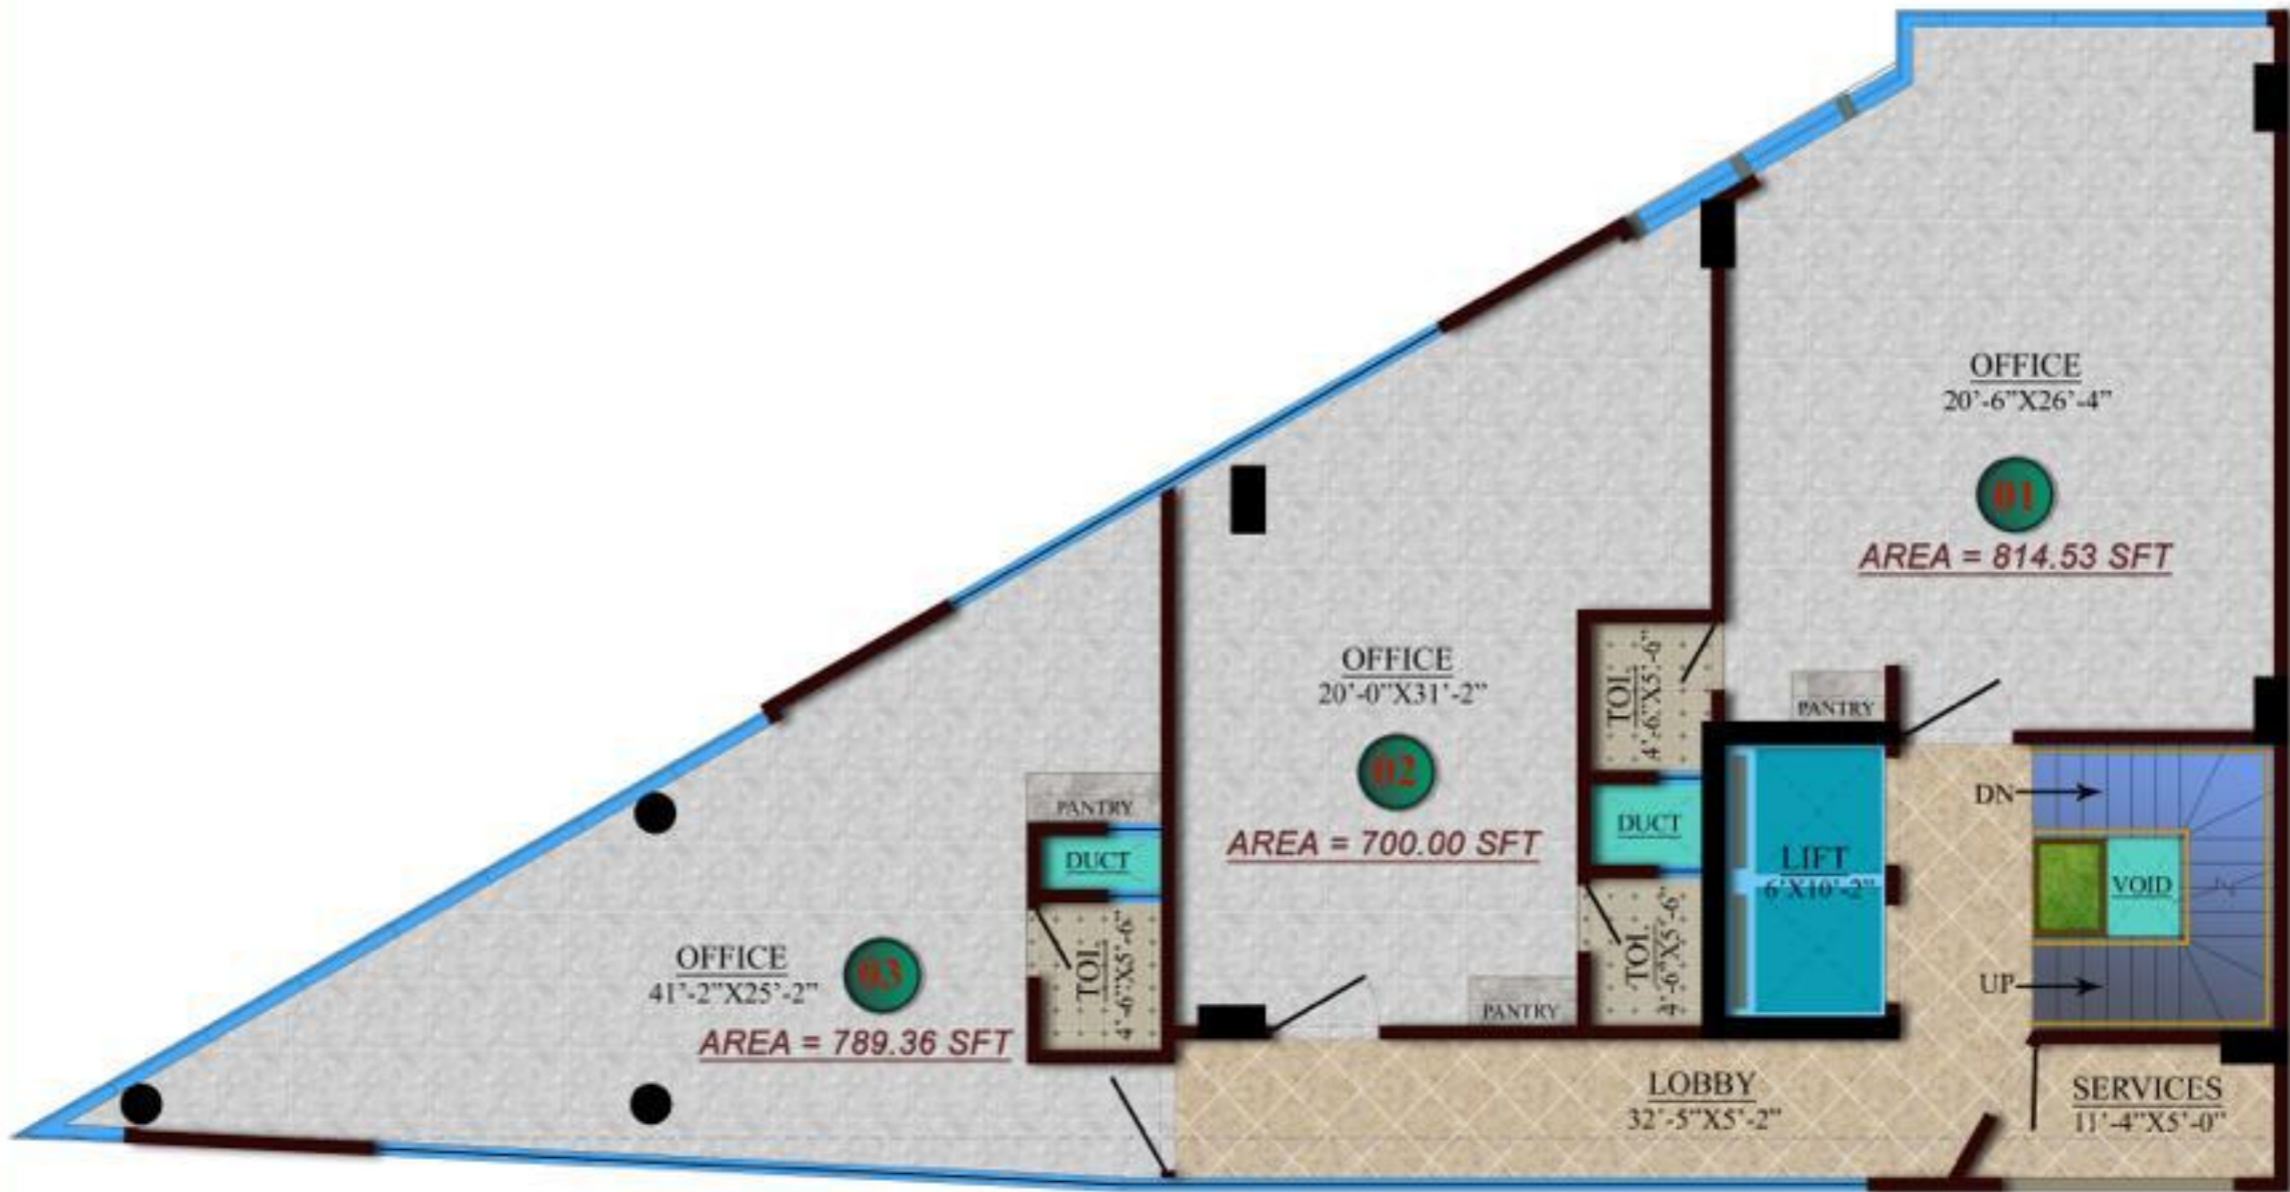

COSMOS REALTOR

القصر الجديد

ARCHITECTS | ENGINEERS | LANDSCAPE
DESIGN | INTERIORS

BOSMOS
HOUSE

الشمس
الفريد

ARCHITECTS : ENGINEERS : LANDSCAPE
&
INTERIOR DESIGNERS

PROJECT:
 PROPOSED LAYOUT PLAN
 OF PLOT NO. 201-A, MIDWAY
 COMMERCIAL, BAHRIA
 TOWN, KARACHI.

CLIENT: MR. NADIR

1ST TO 8TH FLOOR PLAN

BOOKING PLAN	
1ST TO 8TH FLOOR	
DESIGNED BY:	DATE:
CHECKED BY:	DATE:
SCALE:	DATE:
DATE:	DATE: